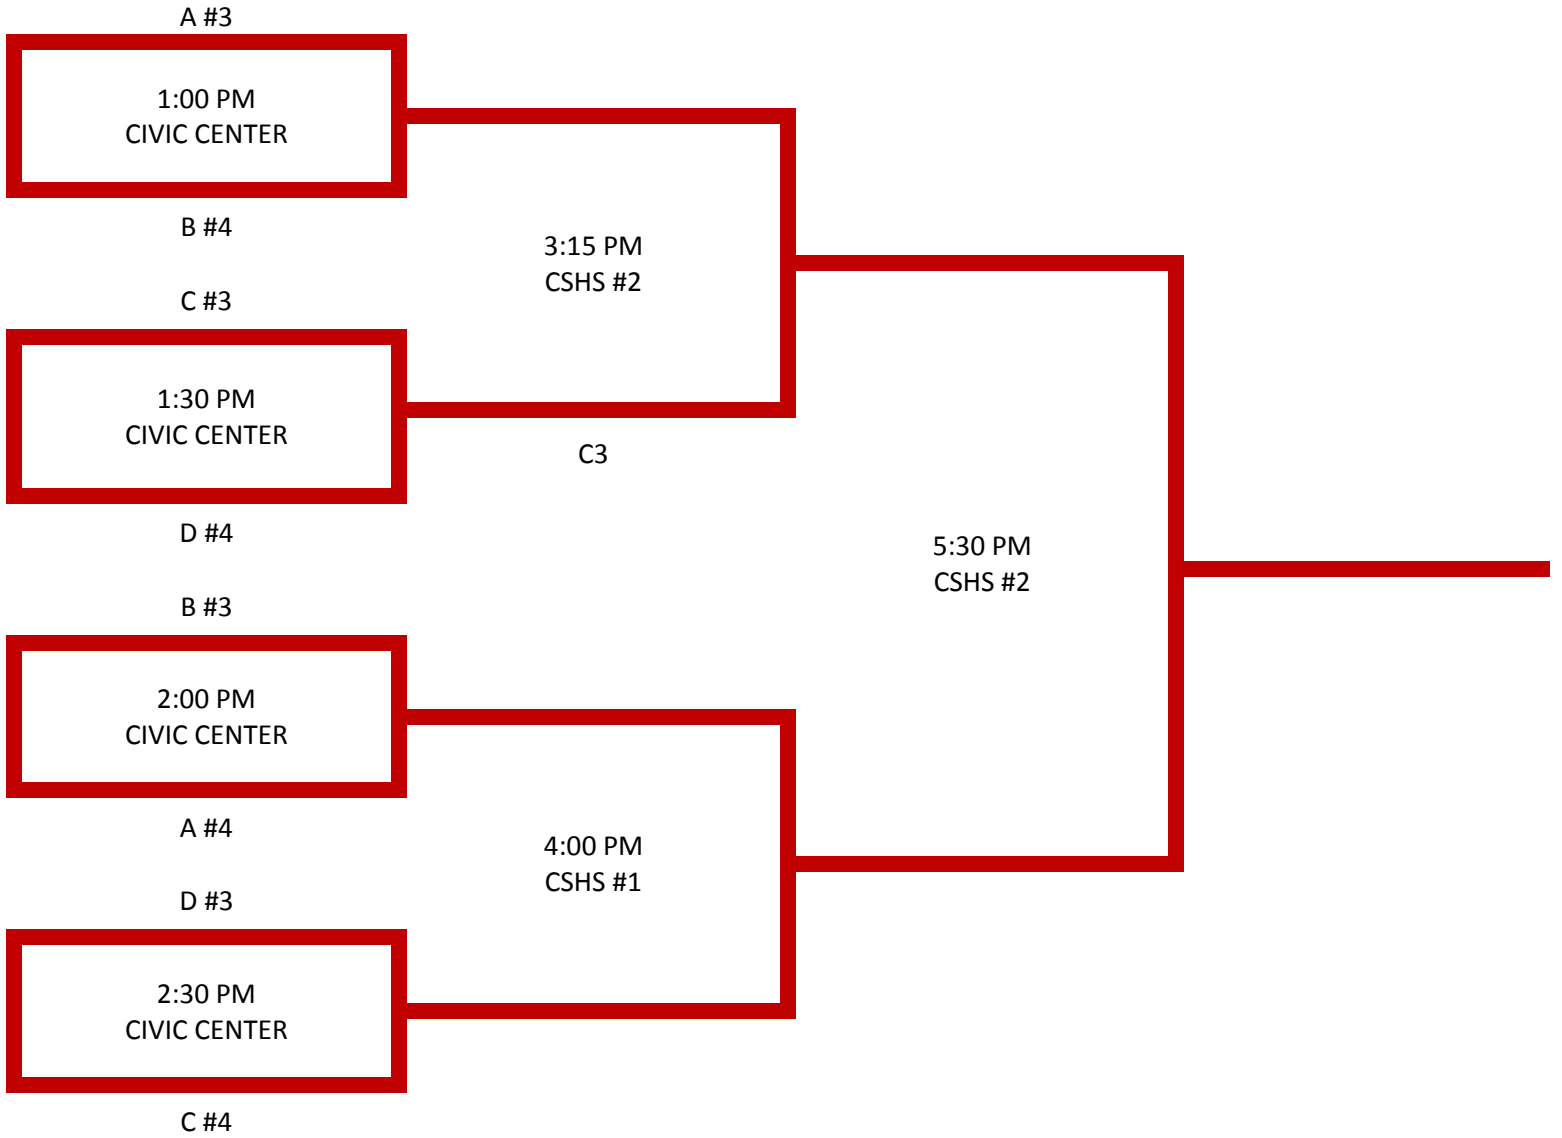

**SATURDAY, SEPTEMBER 28
CENTER-STANTON HIGH SCHOOL
CENTER, ND**

8TH GRADE DIVISION

	POOL A	POOL B	POOL C	POOL D
1	Center-Stanton	Beulah Blue	Beulah Gold	Flasher
2	Garrison-Max	Hazen	Glen Ullin-Hebron	Turtle Lake-M-M
3	Shiloh Christian	Grant County	Washburn	Underwood
4	Ft. Yates	New Salem-Almont	Solen	Wilton-Wing

8th GRADE POOL PLAY SCHEDULE

TIME	CSHS #1	CSHS #2	CIVIC CENTER
8:30 CT	A1 vs. A2	B1 vs. B2	C1 vs. C2
9:15 CT	A3 vs. A4	B3 vs. B4	C3 vs. C4
10:00 CT	D1 vs. D2	D3 vs. D4	C2 vs. C3
10:30 CT	B2 vs. B3	B1 vs. B4	C1 vs. C4
11:00 CT	A1 vs. A4	A2 vs. A3	D2 vs. D4
11:30 CT	C2 vs. C4	C1 vs. C3	D1 vs. D3
12:00 CT	B1 vs. B3	B2 vs. B4	D2 vs. D3
12:30 CT	A2 vs. A4	A1 vs. A3	D1 vs. D4

8th Grade Gold Division Tournament

Saturday, September 28

8th GRADE SILVER DIVISION TOURNAMENT

Saturday, September 28