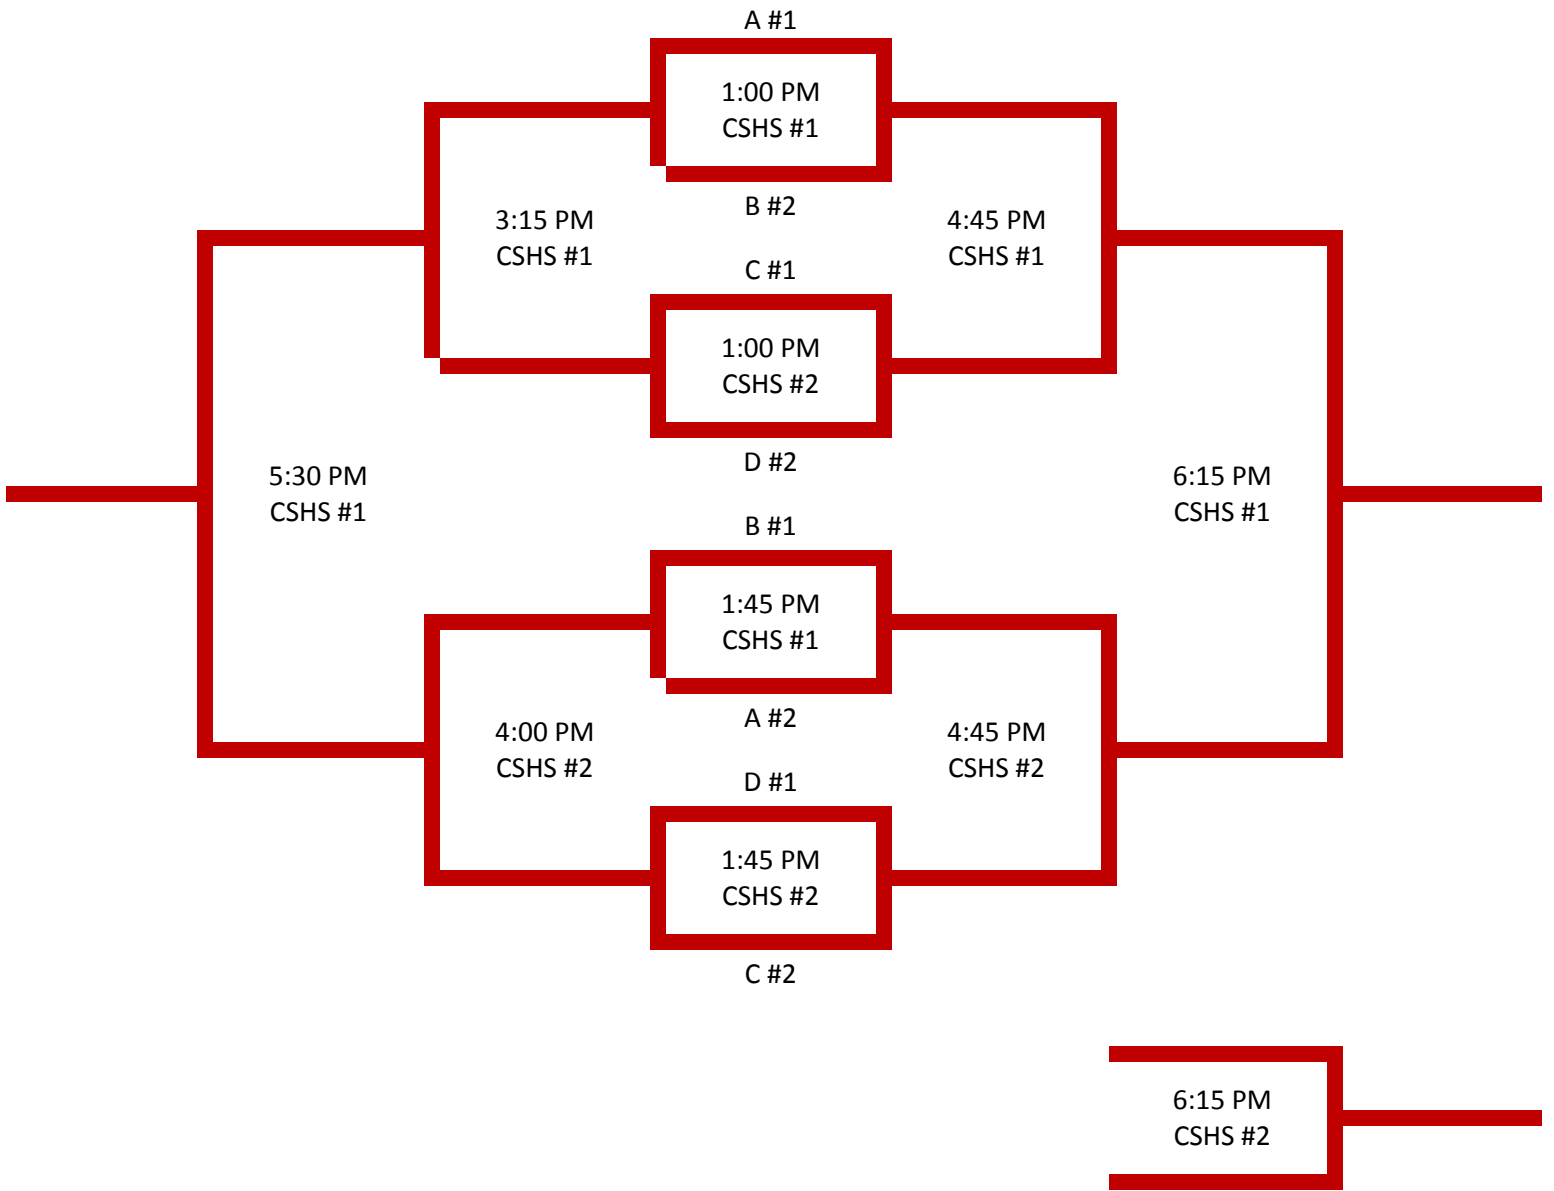

**SATURDAY, SEPTEMBER 28
CENTER-STANTON HIGH SCHOOL
CENTER, ND**

8TH GRADE DIVISION

	POOL A	POOL B	POOL C	POOL D
1	Center-Stanton	Beulah Blue	Beulah Gold	Flasher
2	Garrison-Max	Hazen	Glen Ullin-Hebron	Turtle Lake-M-M
3	Shiloh Christian	Grant County	Washburn	Underwood
4	Ft. Yates	New Salem-Almont	Solen	Wilton-Wing

8th GRADE POOL PLAY SCHEDULE

TIME	CSHS #1	CSHS #2	CIVIC CENTER
8:30 CT	A1 vs. A2	B1 vs. B2	C1 vs. C2
9:15 CT	A3 vs. A4	B3 vs. B4	C3 vs. C4
10:00 CT	D1 vs. D2	D3 vs. D4	C2 vs. C3
10:30 CT	B2 vs. B3	B1 vs. B4	C1 vs. C4
11:00 CT	A1 vs. A4	A2 vs. A3	D2 vs. D4
11:30 CT	C2 vs. C4	C1 vs. C3	D1 vs. D3
12:00 CT	B1 vs. B3	B2 vs. B4	D2 vs. D3
12:30 CT	A2 vs. A4	A1 vs. A3	D1 vs. D4

8th Grade Gold Division Tournament

Saturday, September 28

8th GRADE SILVER DIVISION TOURNAMENT

Saturday, September 28